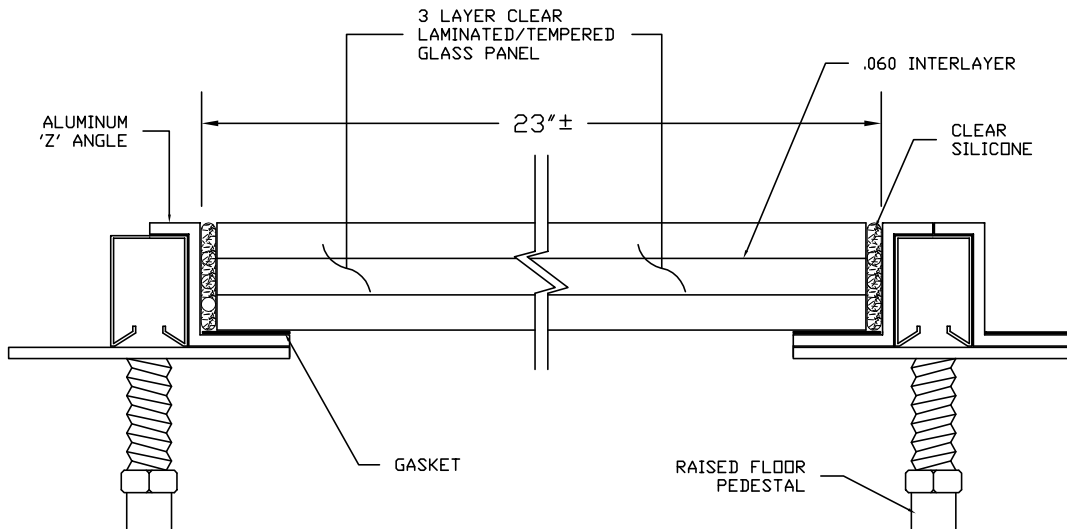

ARI COMPU-GLASS

COMPU-GLASS

One Madison Street
East Rutherford, NJ 07073
Phone: 973-773-2777 Fax: 973-773-9717

102 Gaither Drive, Suite 3
Mt. Laurel, NJ 08054
Phone: 856-234-0757 Fax: 856-234-6465