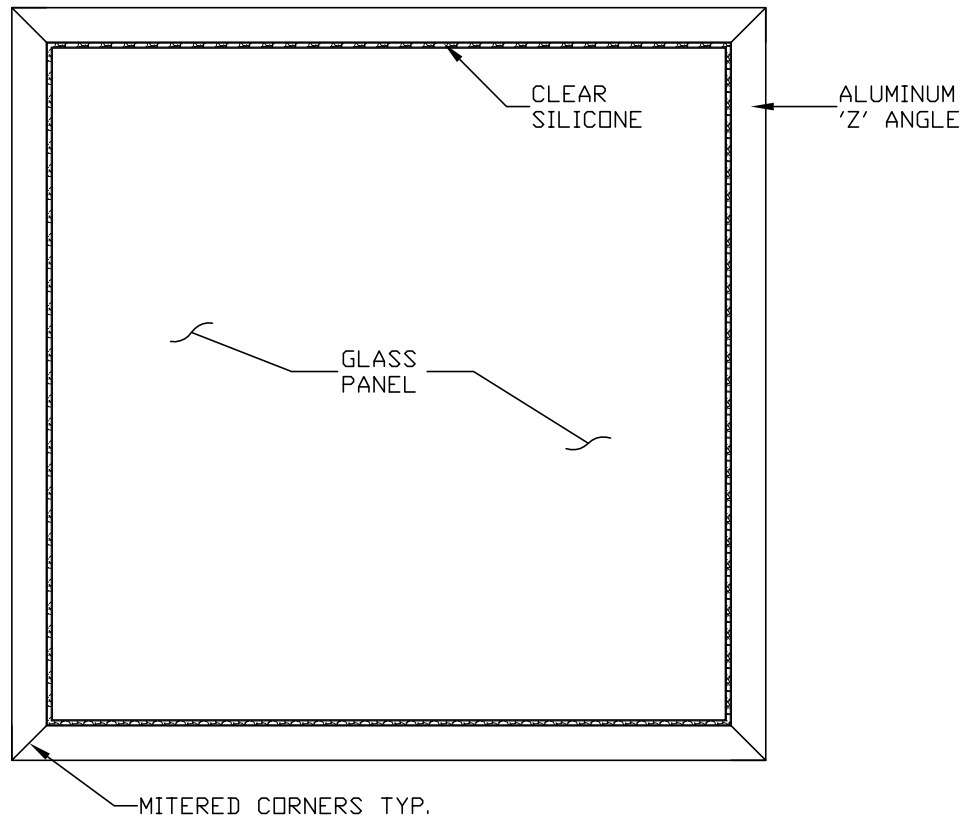

ARI COMPU-GLASS

COMPU-GLASS

One Madison Street
East Rutherford, NJ 07073
Phone: 973-773-2777 Fax: 973-773-9717

102 Gaither Drive, Suite 3
Mt. Laurel, NJ 08054
Phone: 856-234-0757 Fax: 856-234-6465